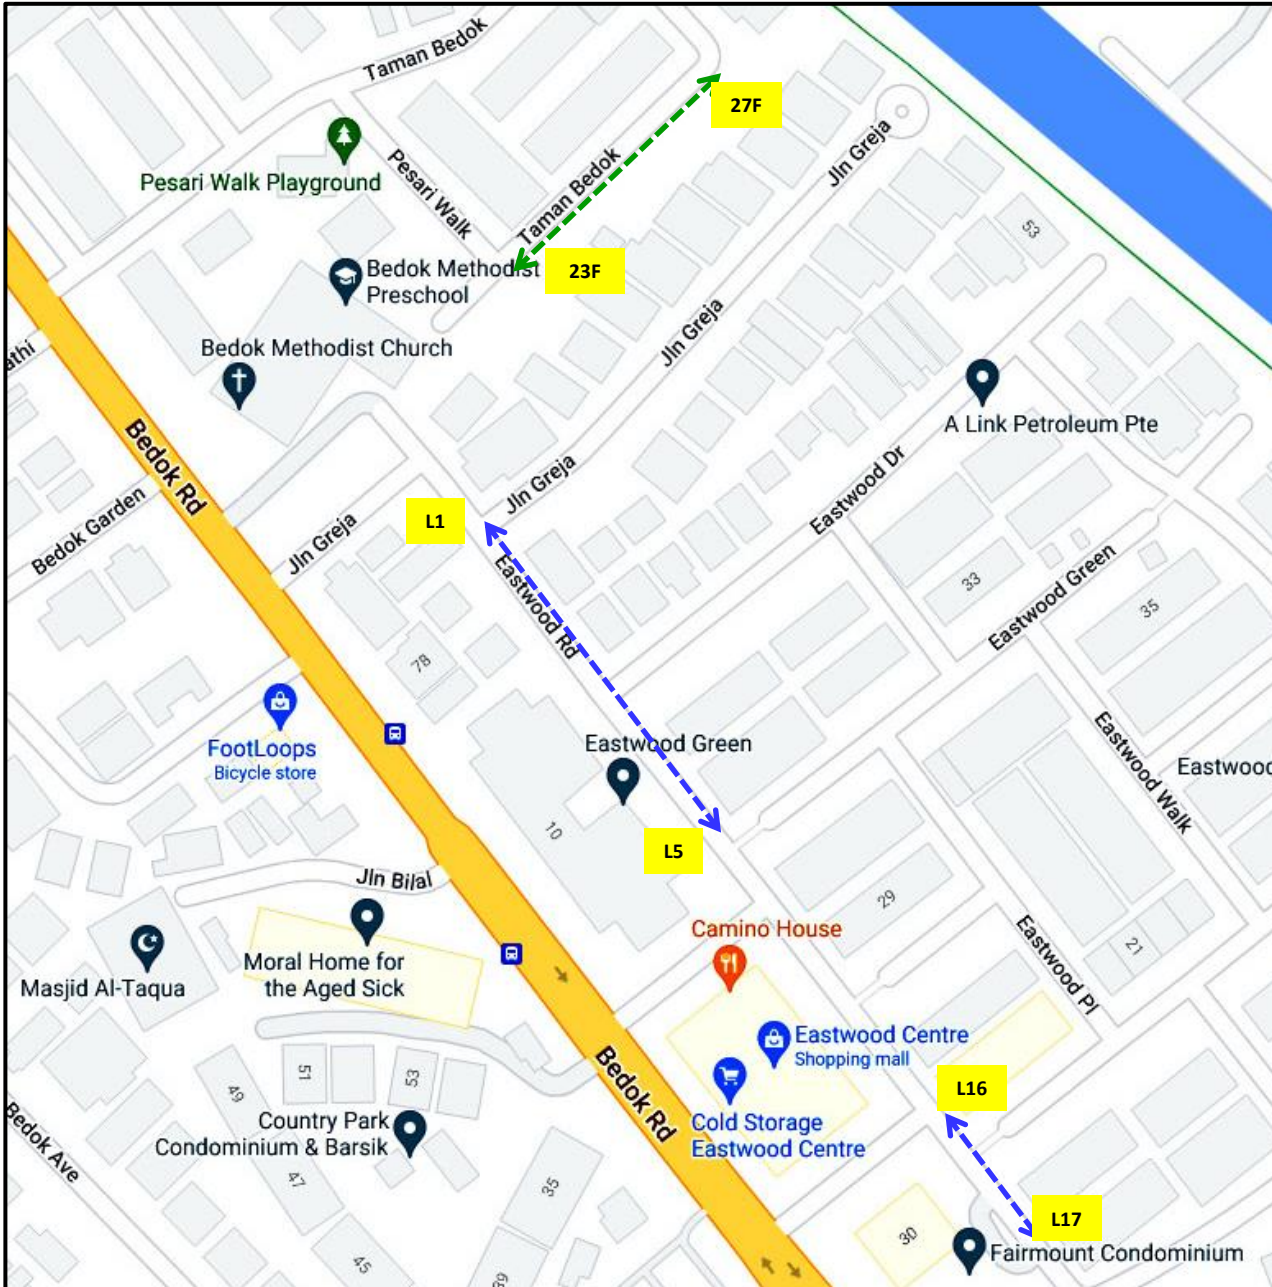

Sunday parking allowed  
by LTA **between 8am to 5pm**

**Left** side of Taman Bedok  
towards Pesari Walk, between  
lamp post **23F** to **27F**.

**Left** side of Eastwood Road  
towards Eastwood Centre  
direction, between lamp post  
**1 to 5** and lamp post **16** to **17**.

Map data ©2022 Google

Sunday parking allowed  
by LTA **between 8am to 5pm**

**Left** side of Taman Bedok  
towards Pesari Walk, between  
lamp post **23F** to **27F**.

**Left** side of Eastwood Road  
towards Eastwood Centre  
direction, between lamp post  
**1 to 5** and lamp post **16 to 17**.

Map data ©2022 Google